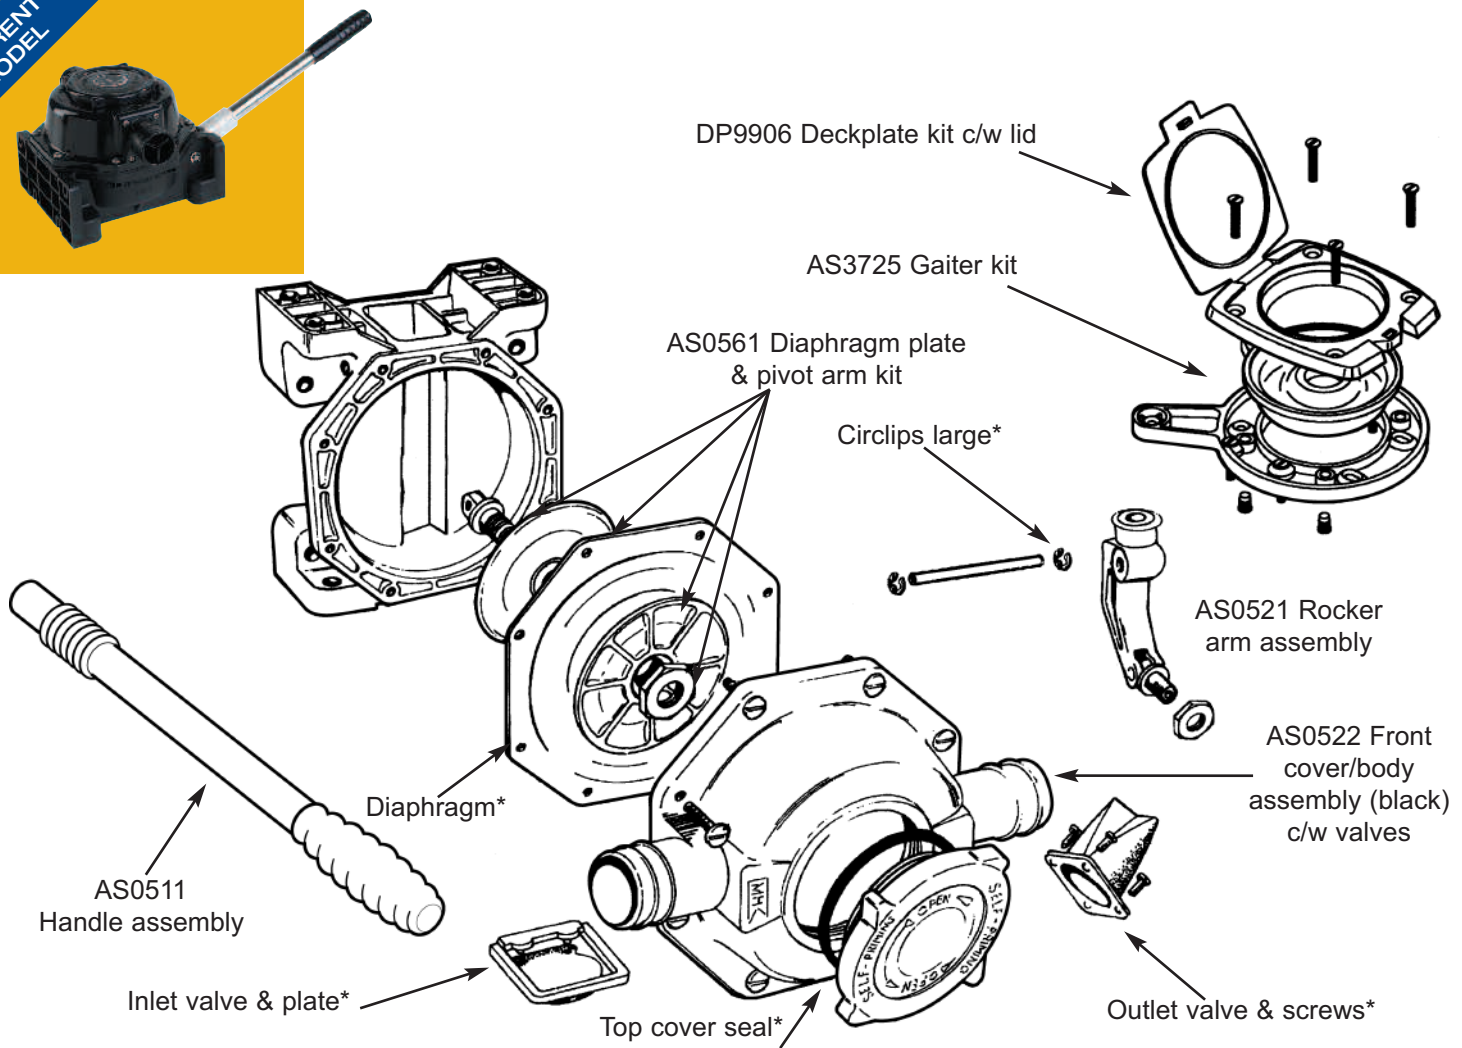

### BP0510/MH0510\*\* - Bilge and Waste Water Transfer Pump

**Note\*** Contained in Service Kit AK8050. **Note\*\*** MH0510 is now discontinued

**Note:** Same Service Kits apply to Mk 5 Universal Henderson model

#### Accessories

- DP9906 Deckplate Kit (includes cover)**
- AS0511 Spare Handle**
- AS3725 Gaiter Kit for Deckplates**
- Qty Containing**
- 1 Gaiter (for plastic or metal deckplates)
- 1 O-ring (for metal deckplate G10 & G30 only)
- YP6114 1 1/2" Y Piece**
- EB33488 1 1/2" Elbow**
- LV1215 1" / 1 1/2" Non Return Valve**
- SF5425 1 1/2" Skin Fitting**

#### Service Kits

- AK8050 Service Kit with Complete Set of Serviceable Parts for Mk 5 Universal Pump**
- Qty Containing**
- 1 Inlet valve plate
- 1 Inlet valve
- 2 Valve screw long
- 1 Top cover seal
- 1 Diaphragm
- 1 Outlet valve
- 2 Valve screw long
- 2 Circlip large
- 2 Circlip small
- 8 Screw M5x25
- 8 Nut M5

#### AK8050 Service Kit with Complete Set of Serviceable Parts

Qty	Containing
1	Inlet valve plate
2	Inlet valve
2	Valve screw short
1	Top cover seal
1	Diaphragm
1	Outlet valve
2	Valve screw long