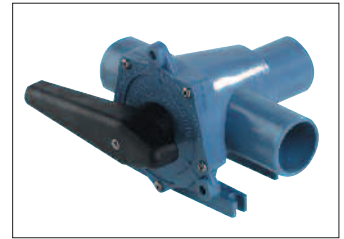

Bulkhead: BP0527, Thru Deck: BP0535

DV5606

Service Kits (Continued)

AS0531 U/D Rocker Arm Assembly

Qty	Containing
1	Pivot bush
1	U/D Rocker arm
1	Fork insert
1	Pivot arm
1	Rocker arm nut
1	Hinge pin
2	Circlip large
2	Circlip small
1	Pivot pin

AS0511 Handle Assembly s/s c/w Lanyard

AS0561 Diaphragm Plate & Pivot Arm

Qty	Containing
2	Pivot arm
1	Diaphragm plate
1	Diaphragm nut
2	Circlip small