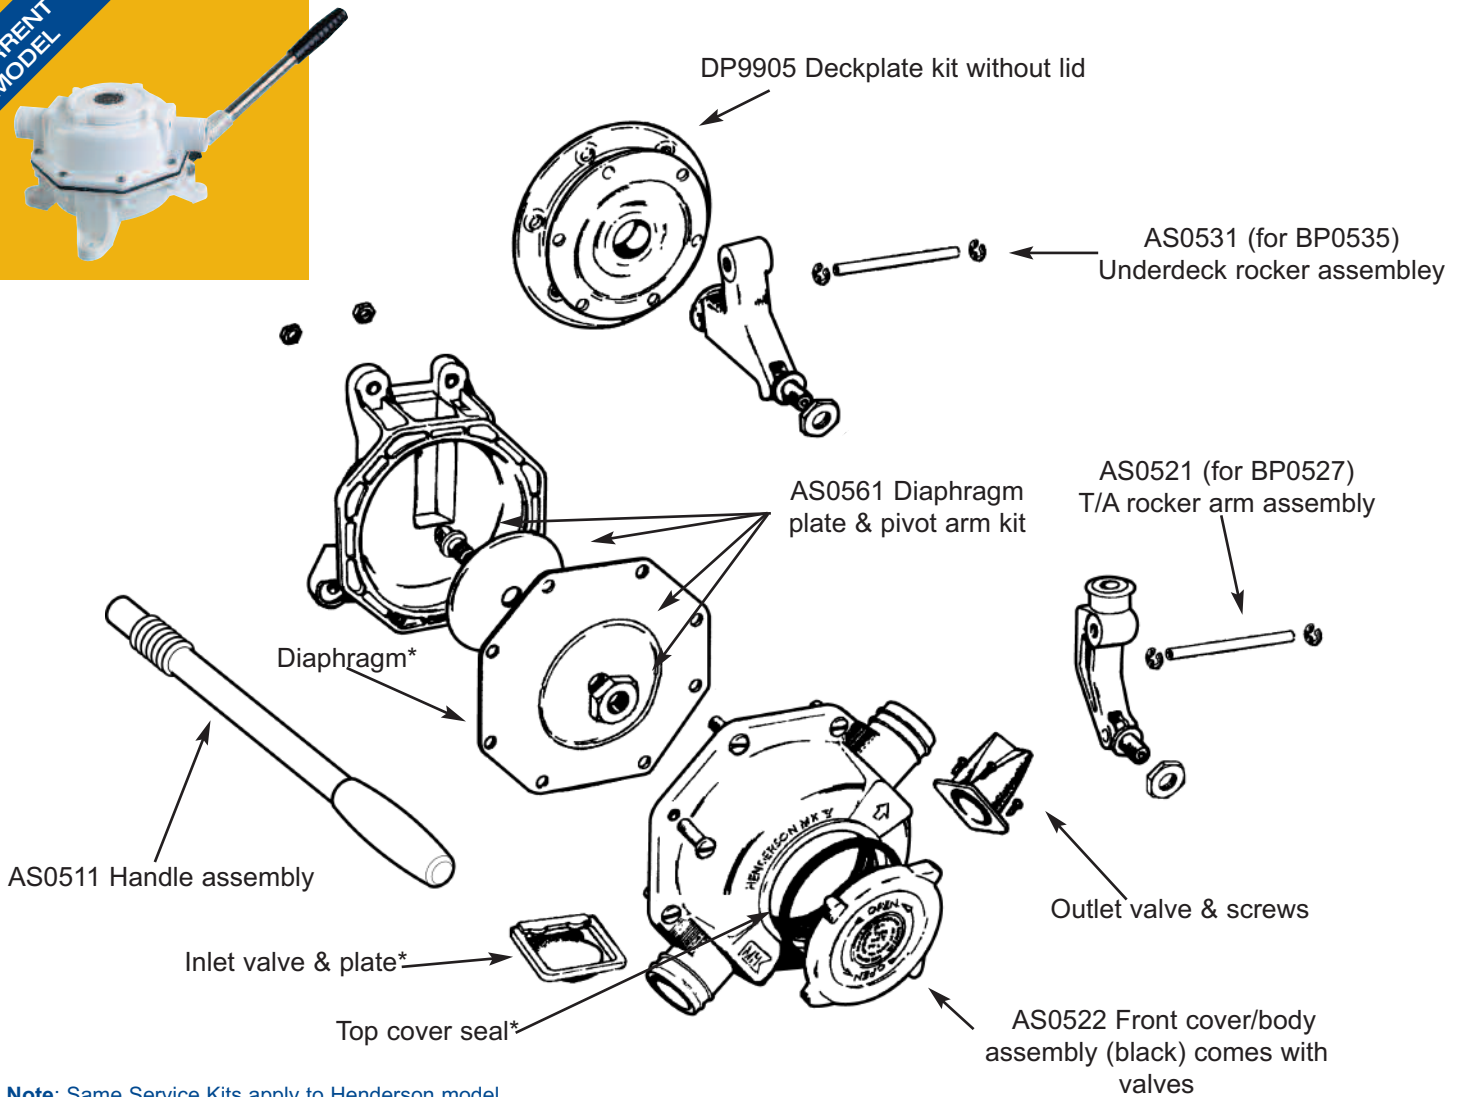

Bulkhead: BP0527, Thru Deck: BP0535

Note* Contained in Service Kit AK8050

Note: Same Service Kits apply to Henderson model

Accessories

- DP9905 Deck Ring (for BP0535 only) 2
- DV5606 1 1/2" Diverter Valve 2
- EB3488 1 1/2" Elbow 8
- YP6114 1 1/2" Y Piece 8

Service Kits

AK8050 Service Kit with Complete Set of Serviceable Parts

Qty	Containing
1	Inlet valve plate
2	Inlet valve
2	Valve screw short
1	Top cover seal
1	Diaphragm
1	Outlet valve
2	Valve screw long

AS0522 Front Cover/ Body Assembly (black) comes with Valves

Qty	Containing
1	Top cover
1	Front cover/ body (white)
1	Inlet valve plate
1	Inlet valve
2	Valve screw short
1	Top cover seal
8	Assembly screws
1	Outlet valve
2	Valve screw long

DP9905 Deckplate White without Lid

Qty	Containing
1	Deckring white
1	Deckseal (with 6 holes)
4	Screws
4	Nuts
4	Screws M6x40
2	M6x40 CH

AS0521 Rocker Arm Assembly (white) comes with Valves

Qty	Containing
1	T/A Rocker arm
1	Pivot arm
1	Rocker arm nut
1	Pivot pin
1	Hinge pin
2	Circlip large
2	Circlip small