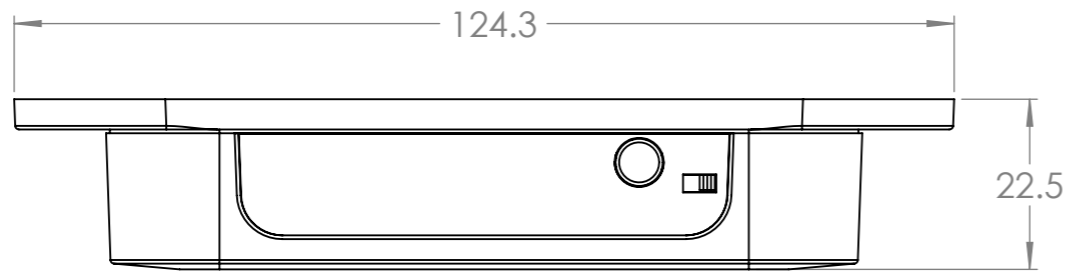

Dimension Drawing - GlobalLink 520

ASS030543020

GlobalLink 520

Dimensions in mm

victron energy
BLUE POWER