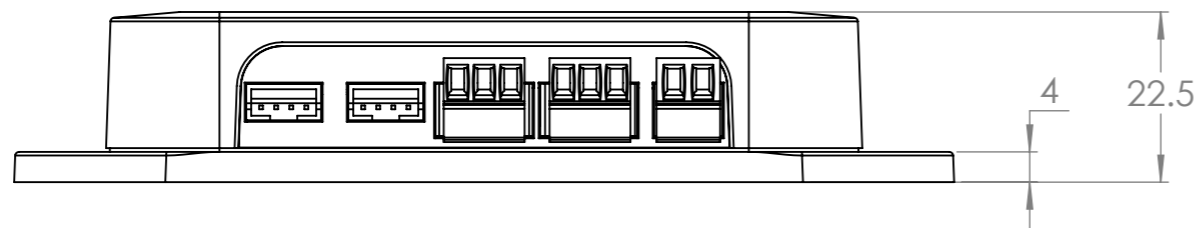

Dimension Drawing - GlobalLink 520

ASS030543020

GlobalLink 520

Dimensions in mm

victron energy
BLUE POWER