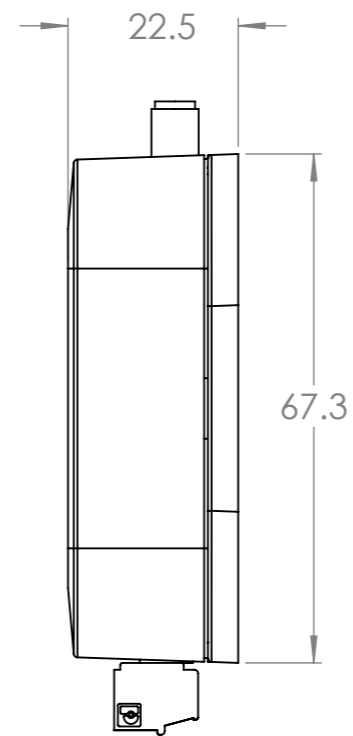

Dimension Drawing - GlobalLink 520

ASS030543020

GlobalLink 520

Dimensions in mm

victron energy
BLUE POWER