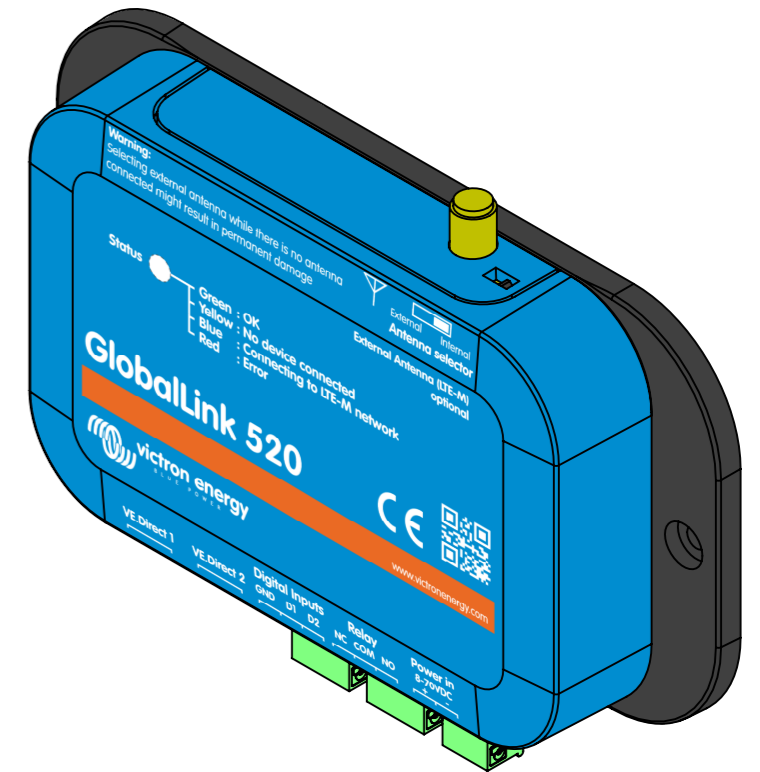

Dimension Drawing - GlobalLink 520

ASS030543020

GlobalLink 520

Dimensions in mm

victron energy
BLUE POWER