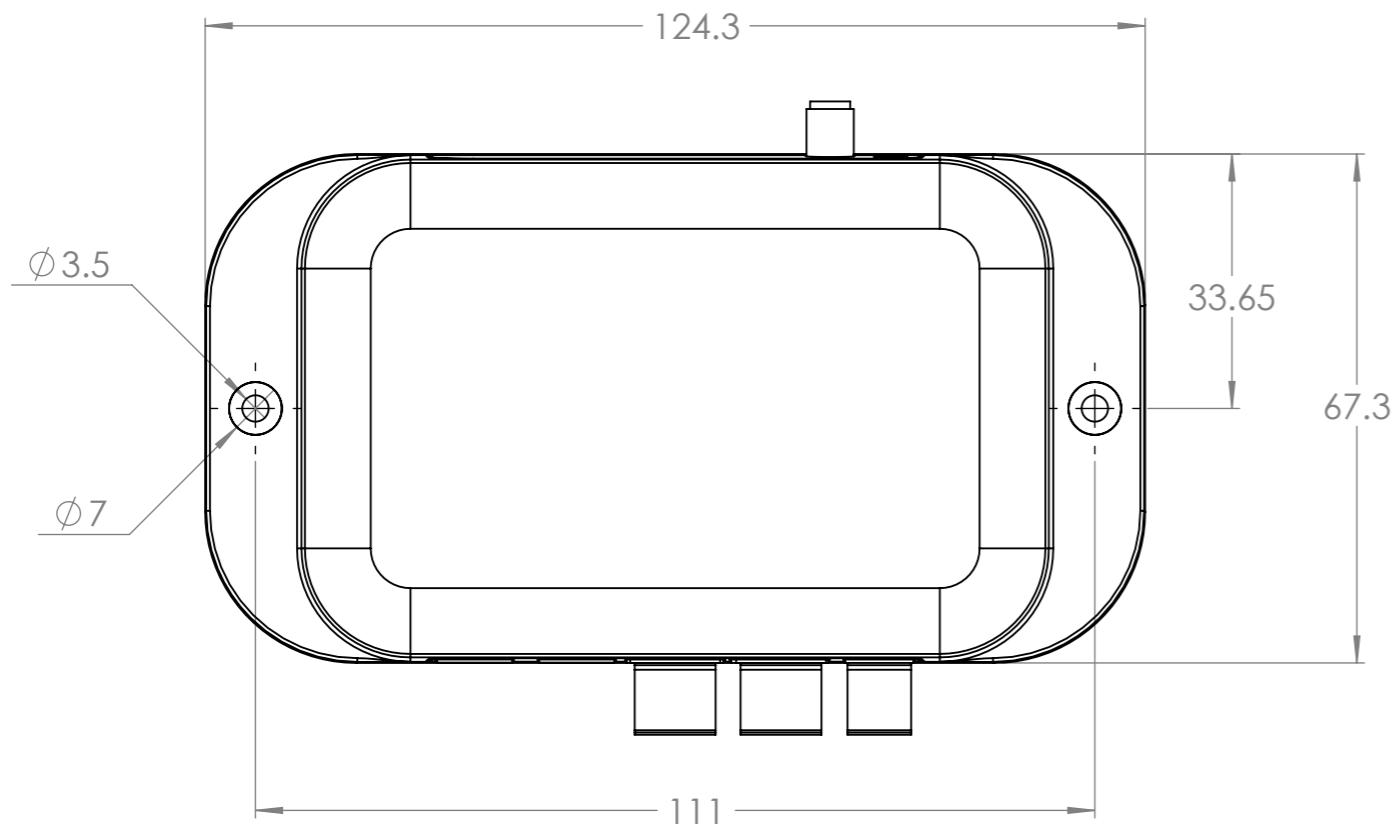

Dimension Drawing - GlobalLink 520

ASS030543020

GlobalLink 520

Dimensions in mm

victron energy
BLUE POWER