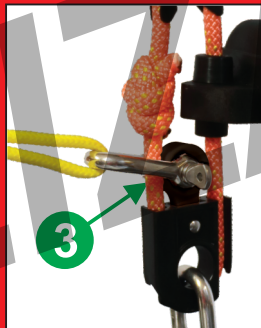

LALIZAS HRU

HYDROSTATIC RELEASE UNIT FOR LIFERAFTS

MOUNTING INSTRUCTIONS

1 DECK

2 LASHING

3 PAINTER LINE