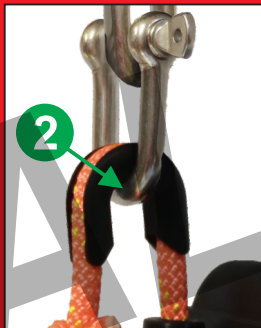

LALIZAS HRU

HYDROSTATIC RELEASE UNIT FOR LIFERAFTS

MOUNTING INSTRUCTIONS

1 DECK

2 LASHING

3 PAINTER LINE