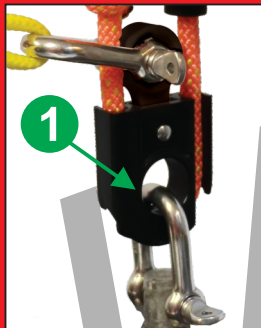

LALIZAS HRU

HYDROSTATIC RELEASE UNIT FOR LIFERAFTS

MOUNTING INSTRUCTIONS

1 DECK

2 LASHING

3 PAINTER LINE