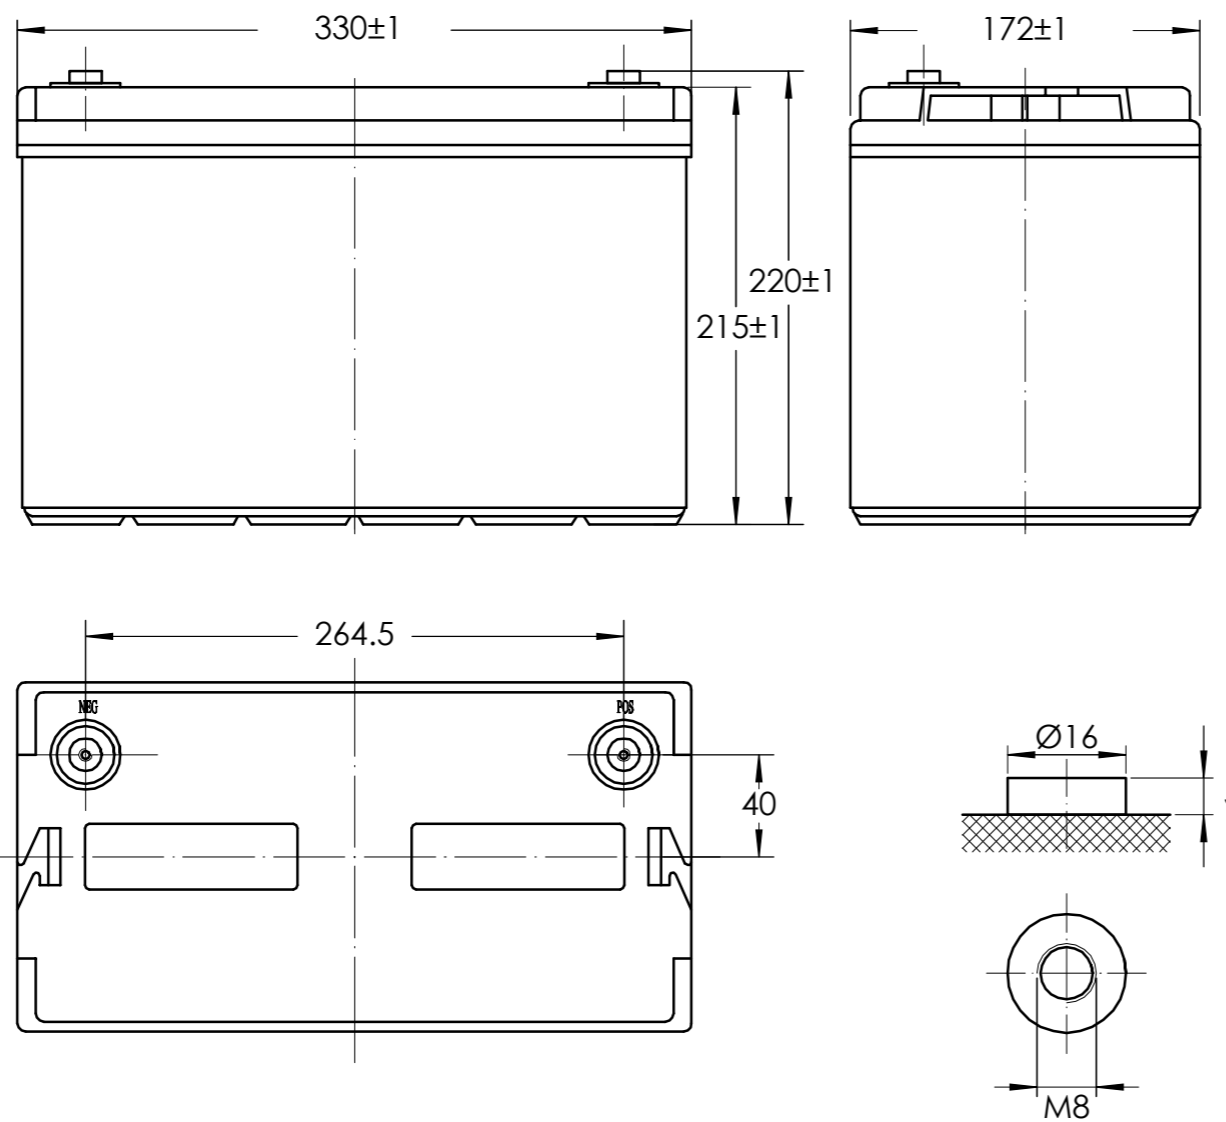

Dimension Drawing - Lithium SuperPack

BAT512110705	Lithium SuperPack 12.8V/100Ah (M8)
BAT524050705	Lithium SuperPack 25.6V/50Ah (M8)

Dimensions in mm