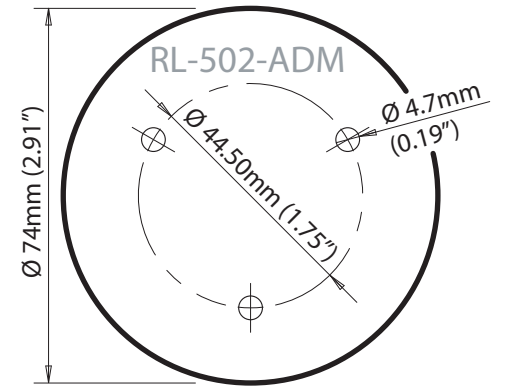

# Rok-Lok Adjustable Deck Mount

For help & information  
 email: [technical@scanstrut.com](mailto:technical@scanstrut.com)  
 tel: +44 (0) 1803 863800

Base footprint  
 Identical to RL-505-ADM  
 top plate