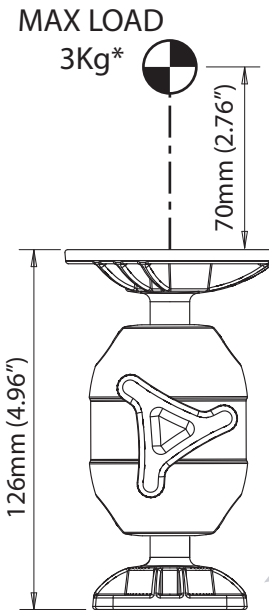

# Rok-Lok Adjustable Deck Mount

For help & information  
 email: [technical@scanstrut.com](mailto:technical@scanstrut.com)  
 tel: +44 (0) 1803 863800

Base footprint  
 Identical to RL-505-ADM  
 top plate