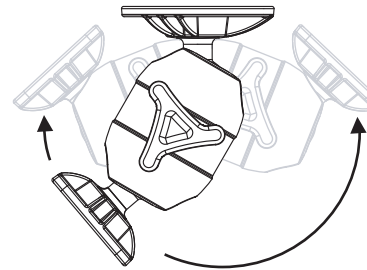

# Rok-Lok Adjustable Deck Mount

For help & information  
 email: [technical@scanstrut.com](mailto:technical@scanstrut.com)  
 tel: +44 (0) 1803 863800

Base footprint  
 Identical to RL-505-ADM  
 top plate