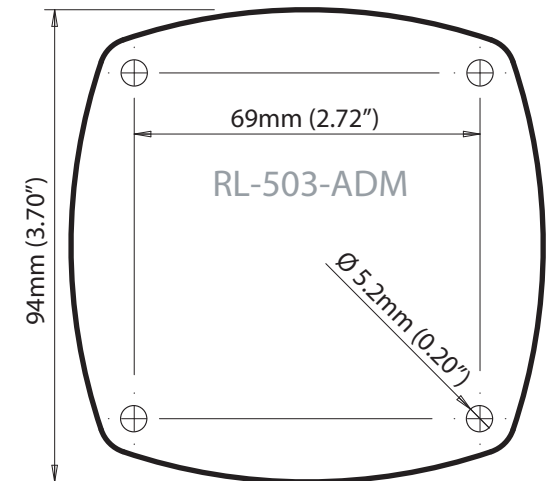

# Rok-Lok Adjustable Deck Mount

For help & information  
 email: [technical@scanstrut.com](mailto:technical@scanstrut.com)  
 tel: +44 (0) 1803 863800

Base footprint  
 Identical to RL-505-ADM  
 top plate