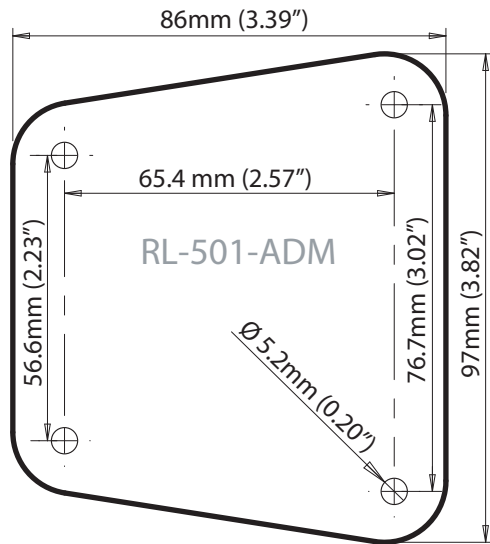

# Rok-Lok Adjustable Deck Mount

For help & information  
 email: [technical@scanstrut.com](mailto:technical@scanstrut.com)  
 tel: +44 (0) 1803 863800

Base footprint  
 Identical to RL-505-ADM  
 top plate