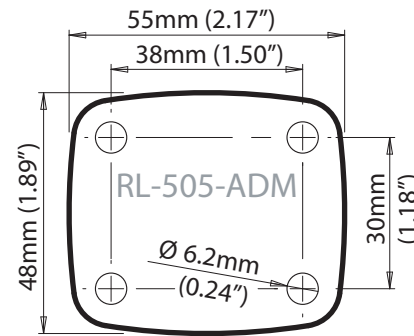

# Rok-Lok Adjustable Deck Mount

For help & information  
 email: [technical@scanstrut.com](mailto:technical@scanstrut.com)  
 tel: +44 (0) 1803 863800

Base footprint  
 Identical to RL-505-ADM  
 top plate