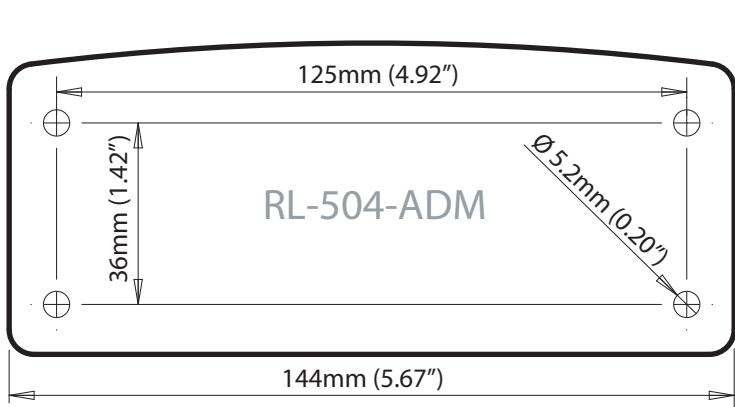

# Rok-Lok Adjustable Deck Mount

For help & information  
 email: [technical@scanstrut.com](mailto:technical@scanstrut.com)  
 tel: +44 (0) 1803 863800

Base footprint  
 Identical to RL-505-ADM  
 top plate